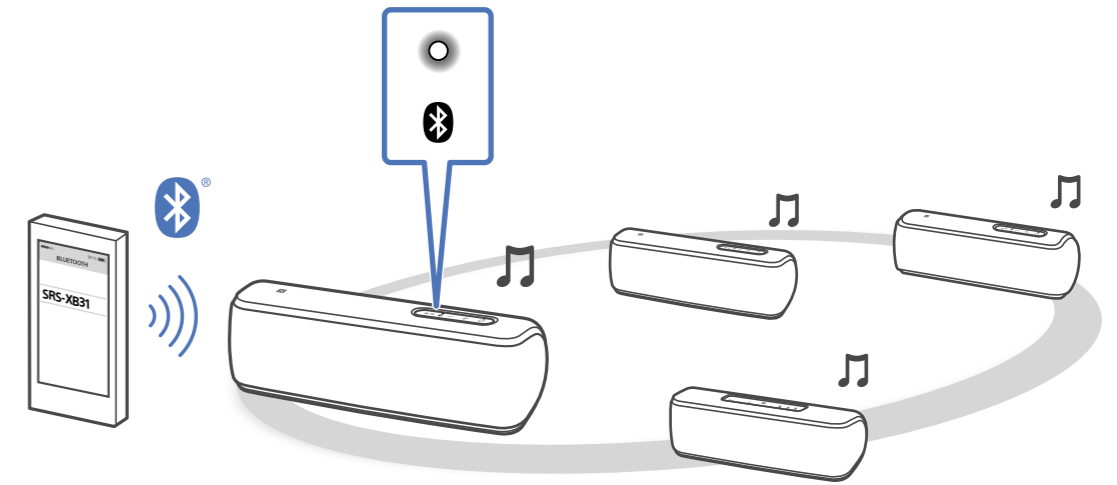

# 3

Android / iPhone

<http://www.sony.net/smcpp/>

Sony Music Center

LIGHT

ON

OFF

Wireless Party Chain