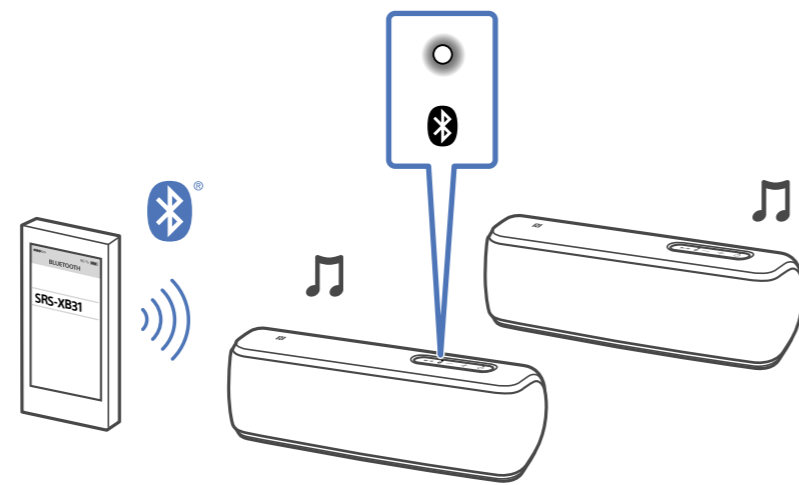

Speaker Add

Android