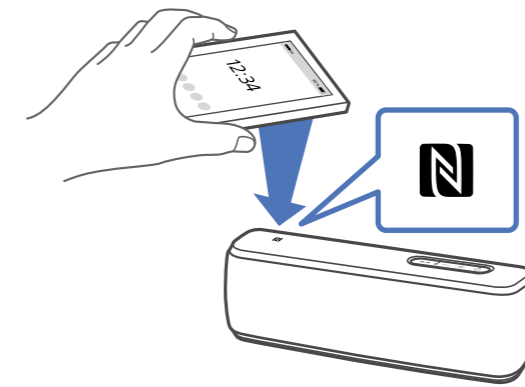

Speaker Add
Wireless Party Chain
Party Booster

<http://rd1.sony.net/help/speaker/srs-xb31/h_zz/>