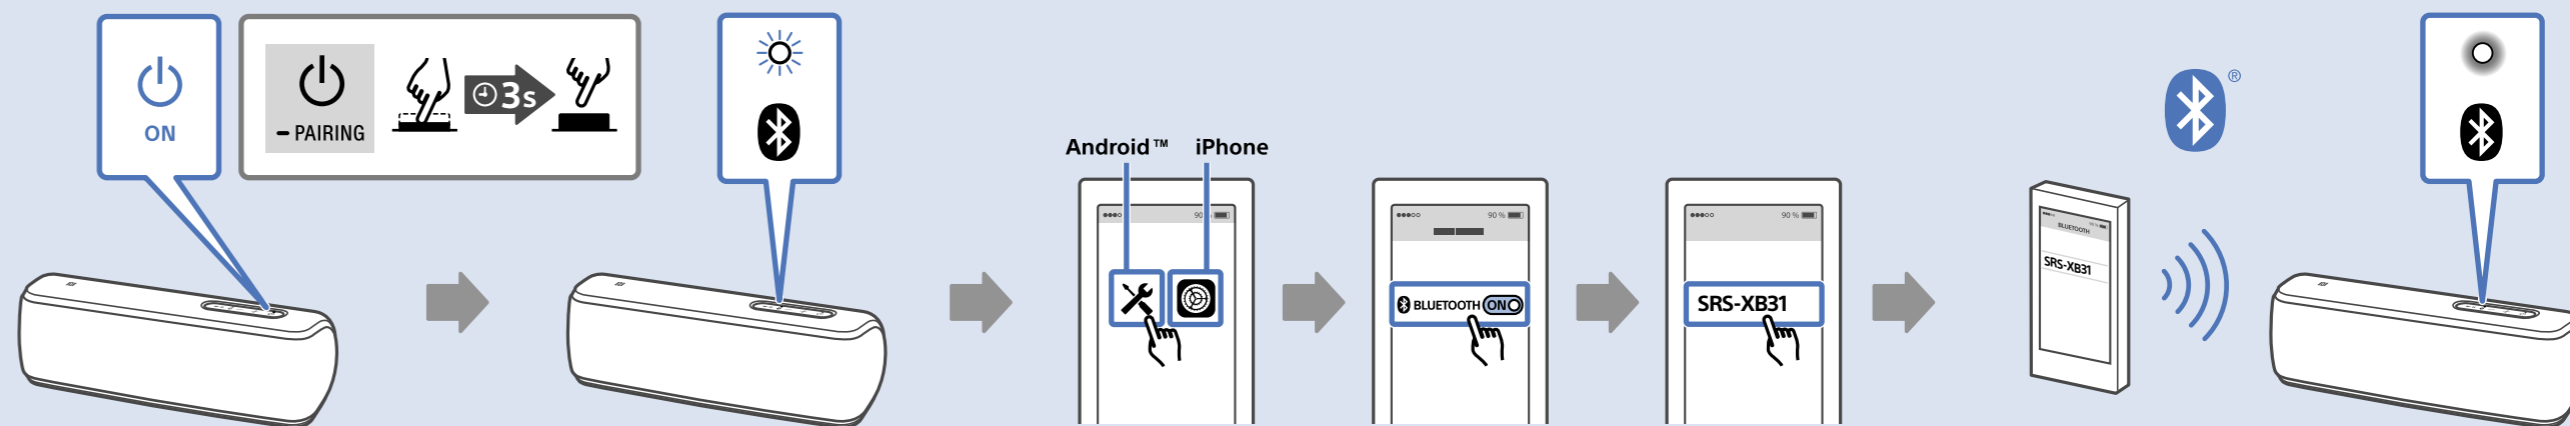

# 3

Android / iPhone

<http://www.sony.net/smcpp/>

Sony Music Center

LIGHT

ON

OFF

Wireless Party Chain