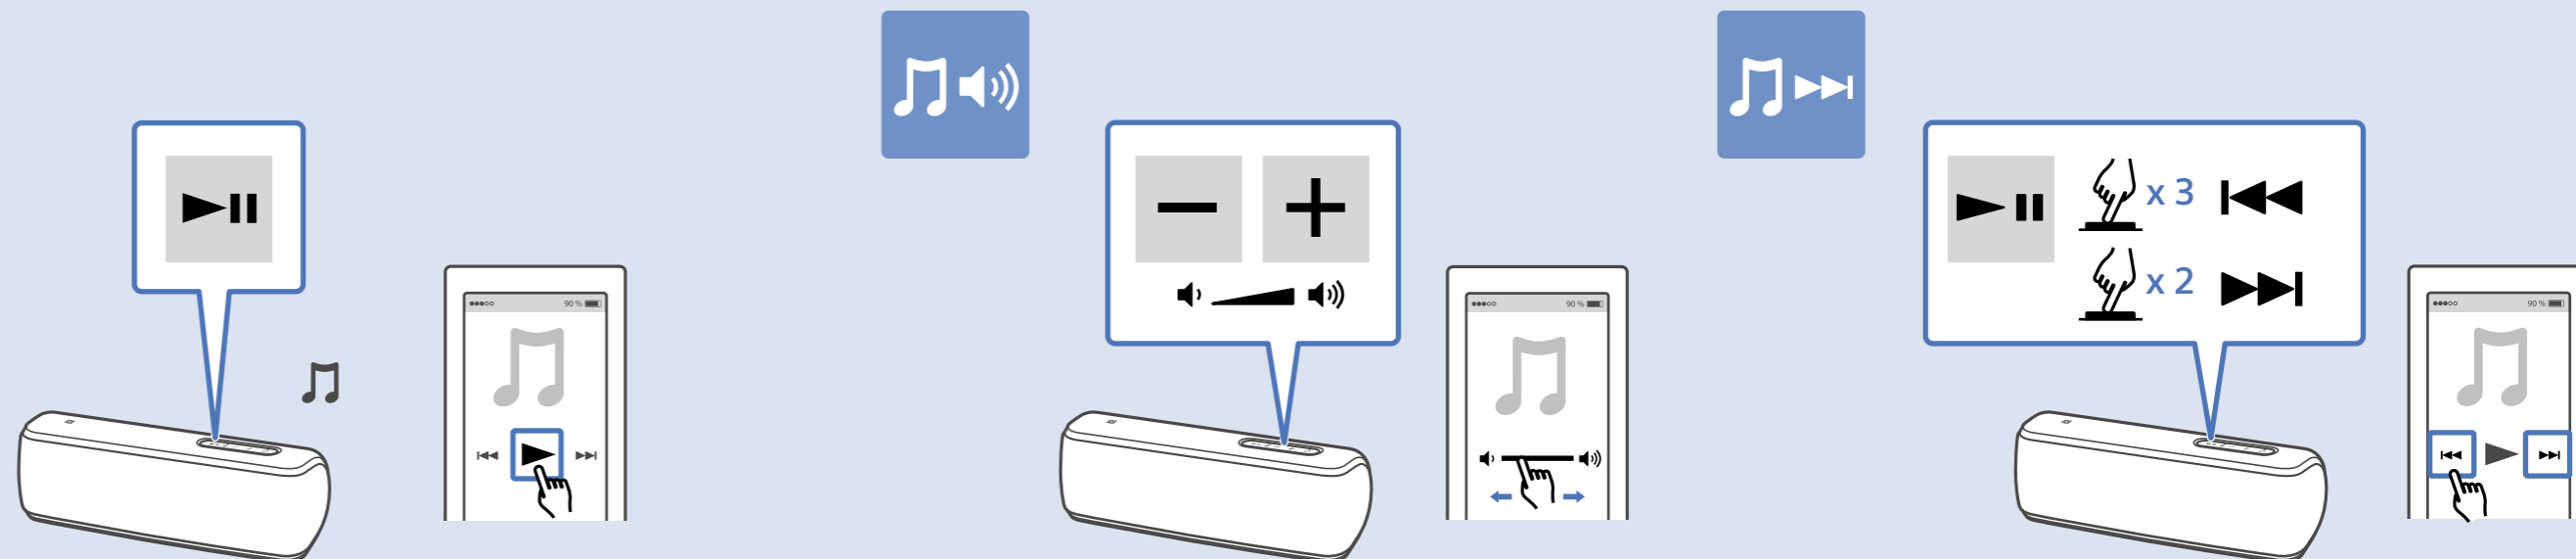

# 3

Android / iPhone

<http://www.sony.net/smcpp/>

Sony Music Center

LIGHT

ON

OFF

Wireless Party Chain