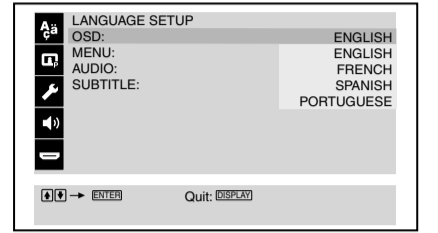

2

1

2

3

3

1

2

PICTURE NAVI

TOP MENU

MAIN MENU

- LANGUAGE
- SUBTITLES
- INFORMATION

TIME/TEXT

AUDIO

1: ENGLISH DOLBY DIGITAL 3/2.1

SUBTITLE

1: ENGLISH

A mountain towers over a lake.

MENU

CHAPTER

- Chapter 1
- Chapter 2
- Chapter 3
- Chapter 4
- Chapter 5
- Chapter 6

DISPLAY

1 (1)
1 (12)
T 0:00:00
DVD VIDEO

PLAYBACK CONTROLS

- Fast Play: FF, FL, FS, FR
- Pause: PAUSE
- Stop: STOP
- Play: PLAY
- Still: STILL
- Repeat: REPEAT
- Shuffle: SHUFFLE